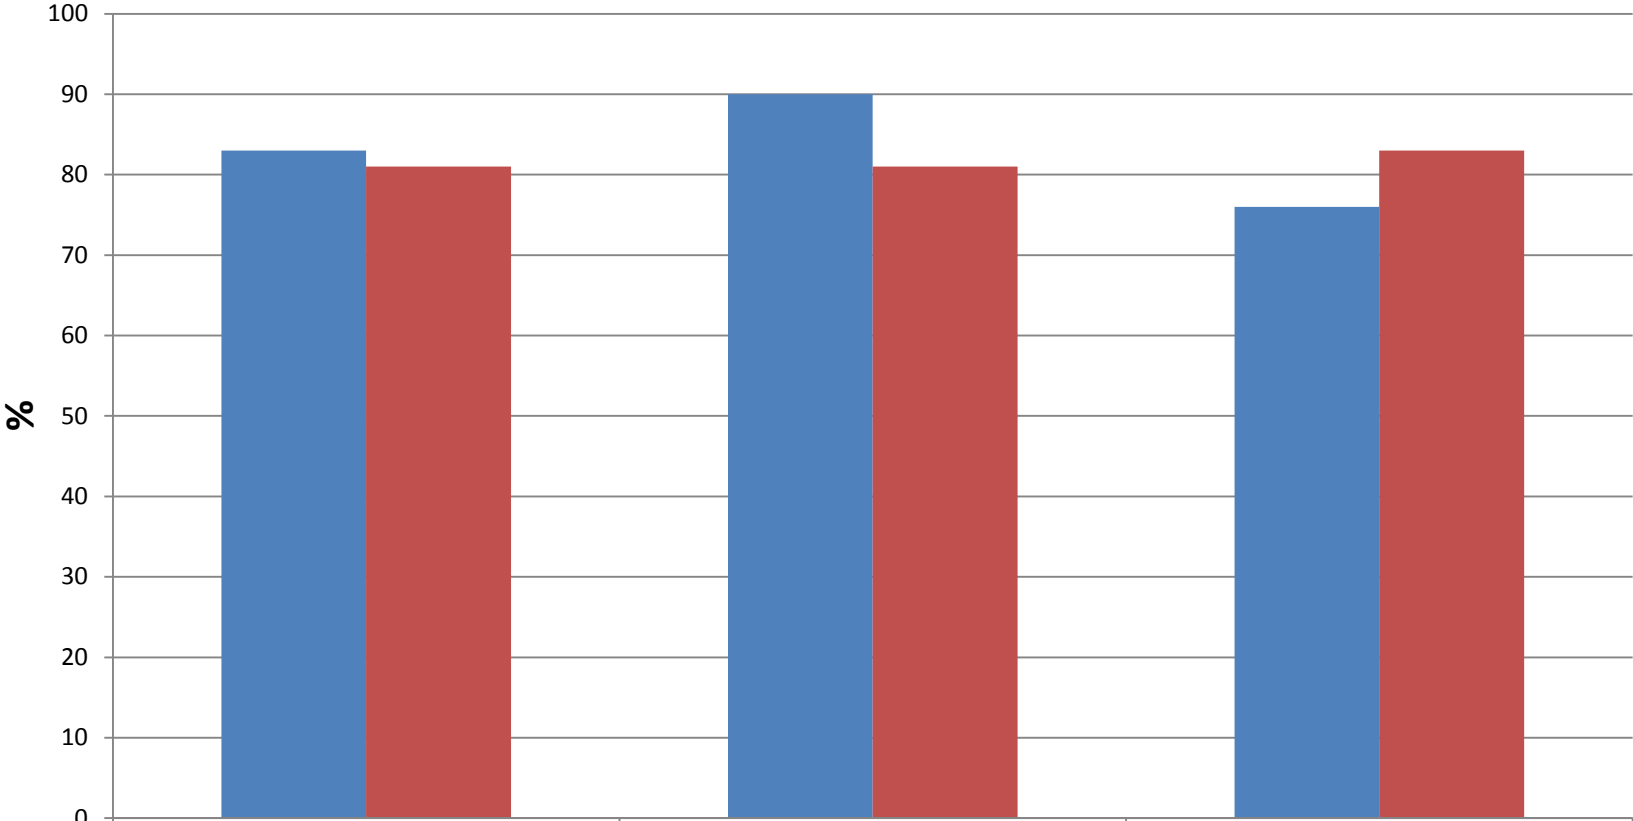

Y1 Phonics

	2016	2017	2018
■ School	83	90	76
■ National	81	81	83