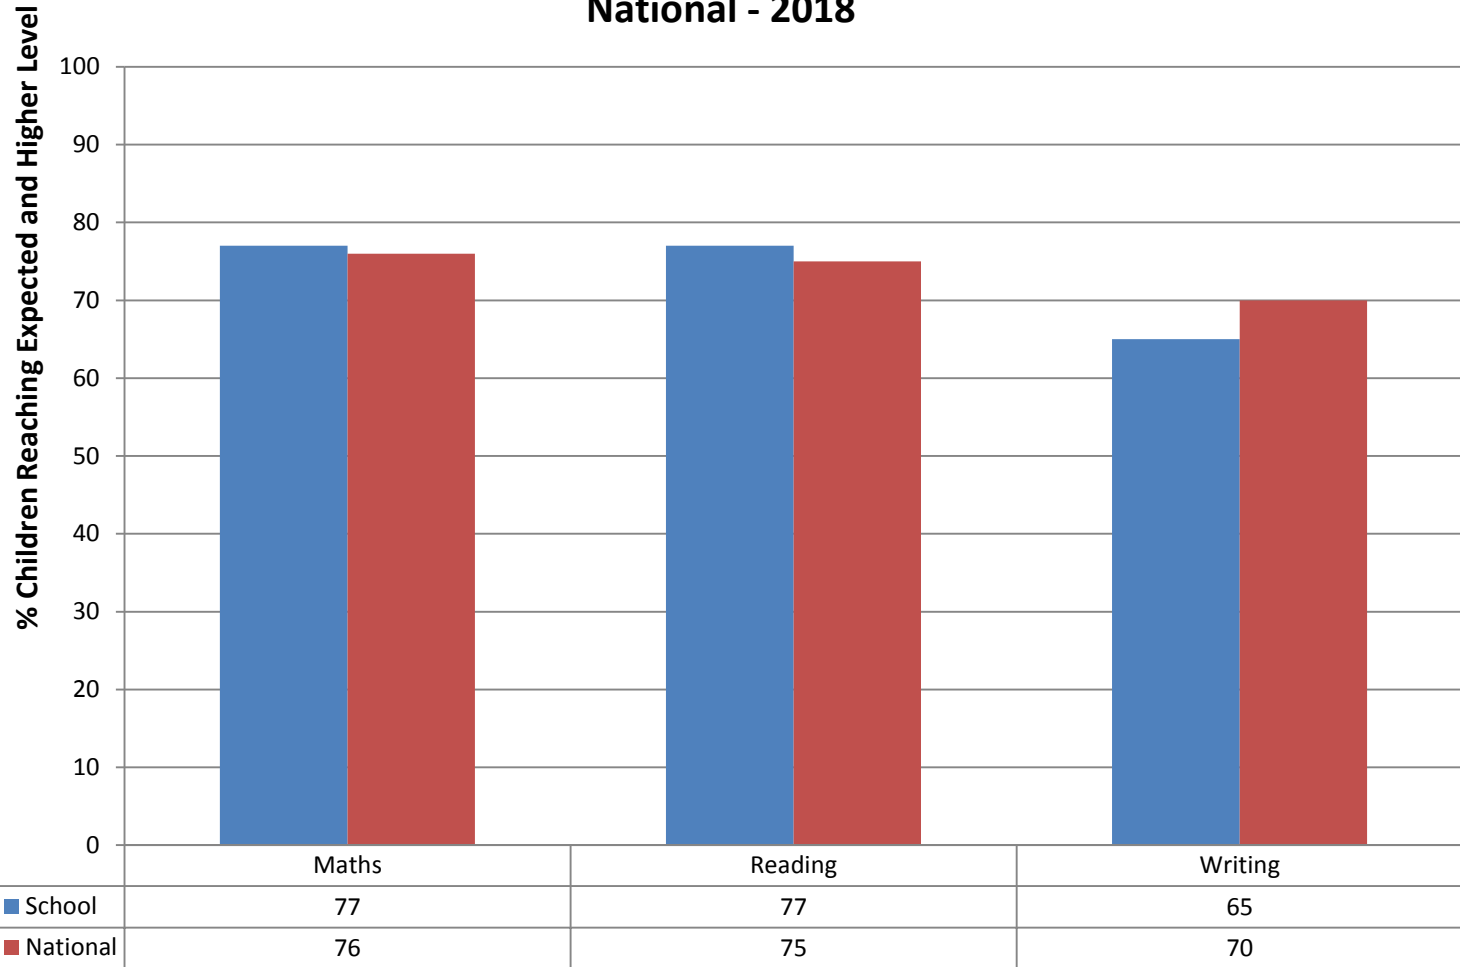

KS1 Attainment Reaching Expected and Higher Level Compared with National - 2018