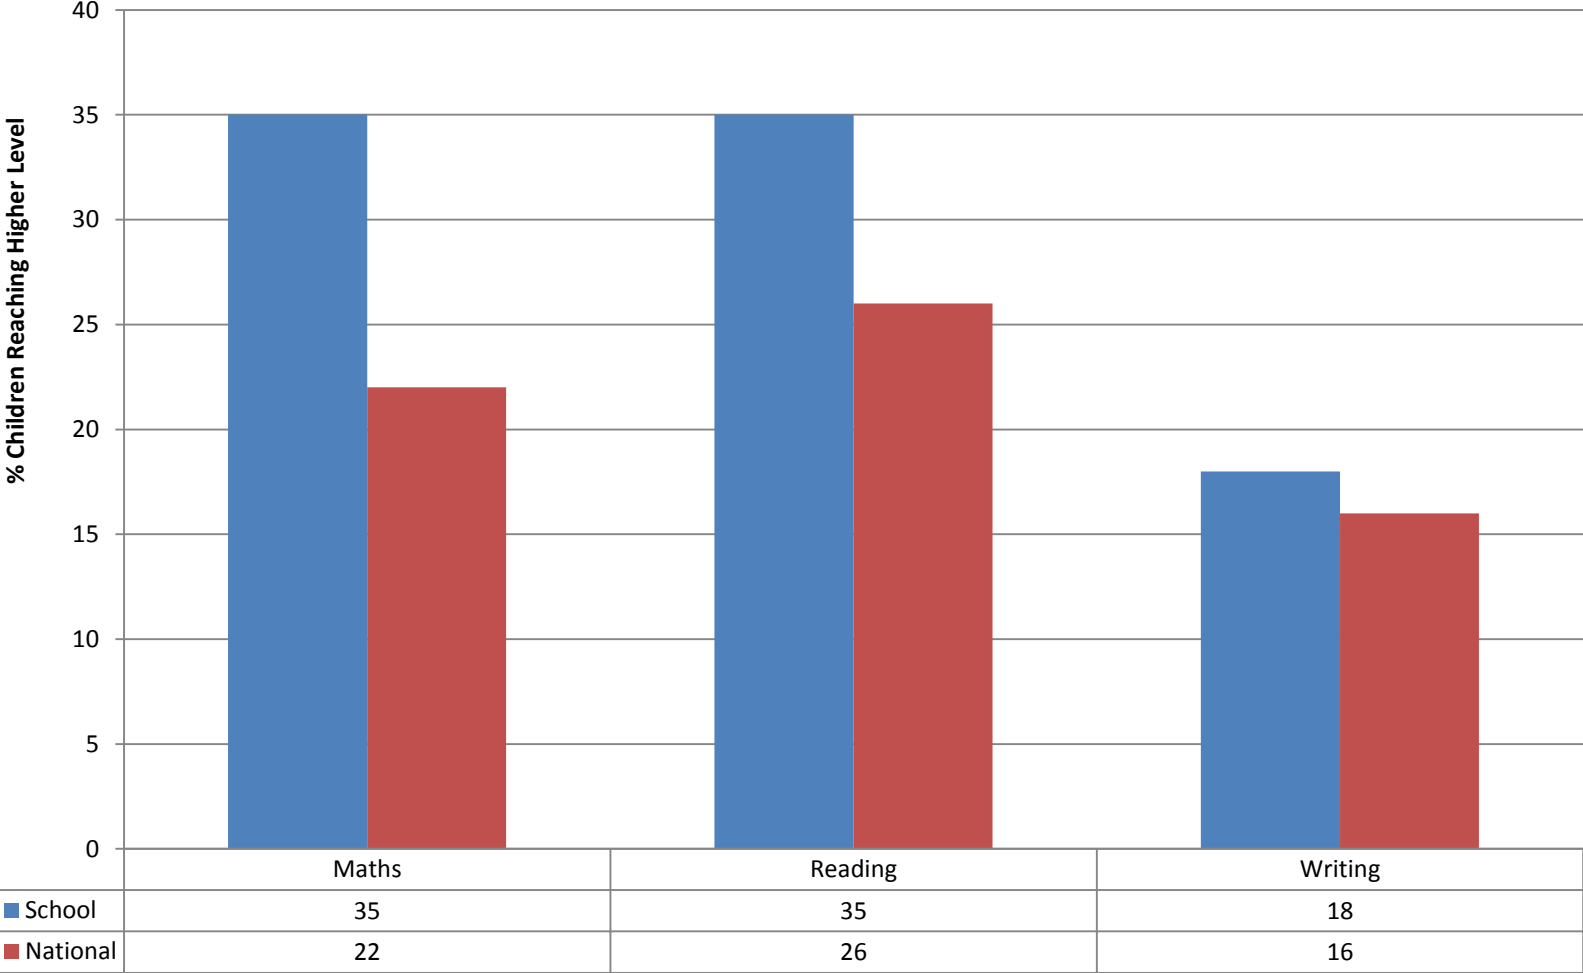

KS1 Attainment at Higher Level Compared with National - 2018