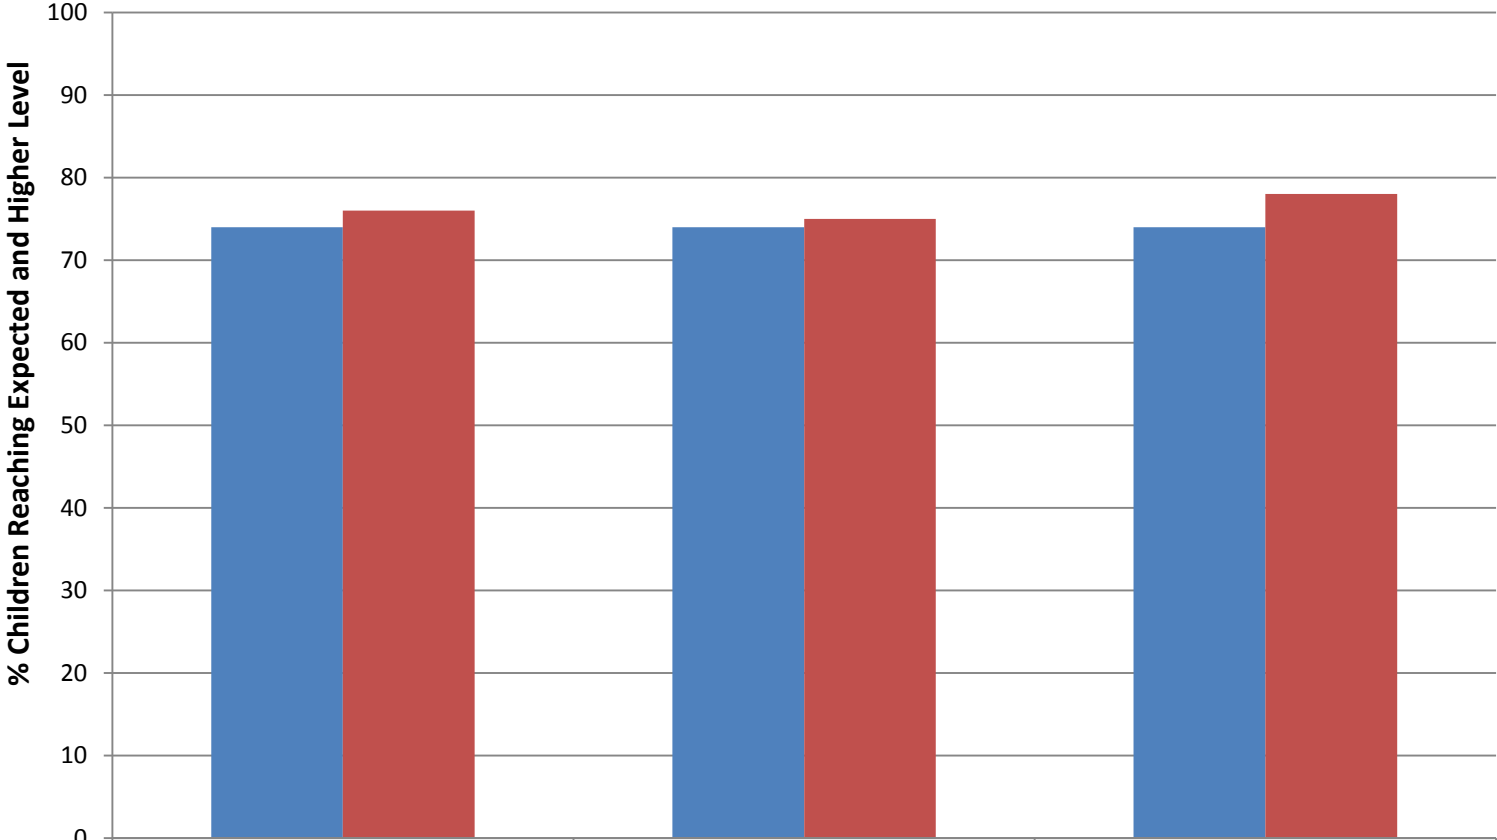

KS2 Attainment Reaching Expected and Higher Level Compared with National - 2018

	Maths	Reading	Writing
■ School	74	74	74
■ National	76	75	78