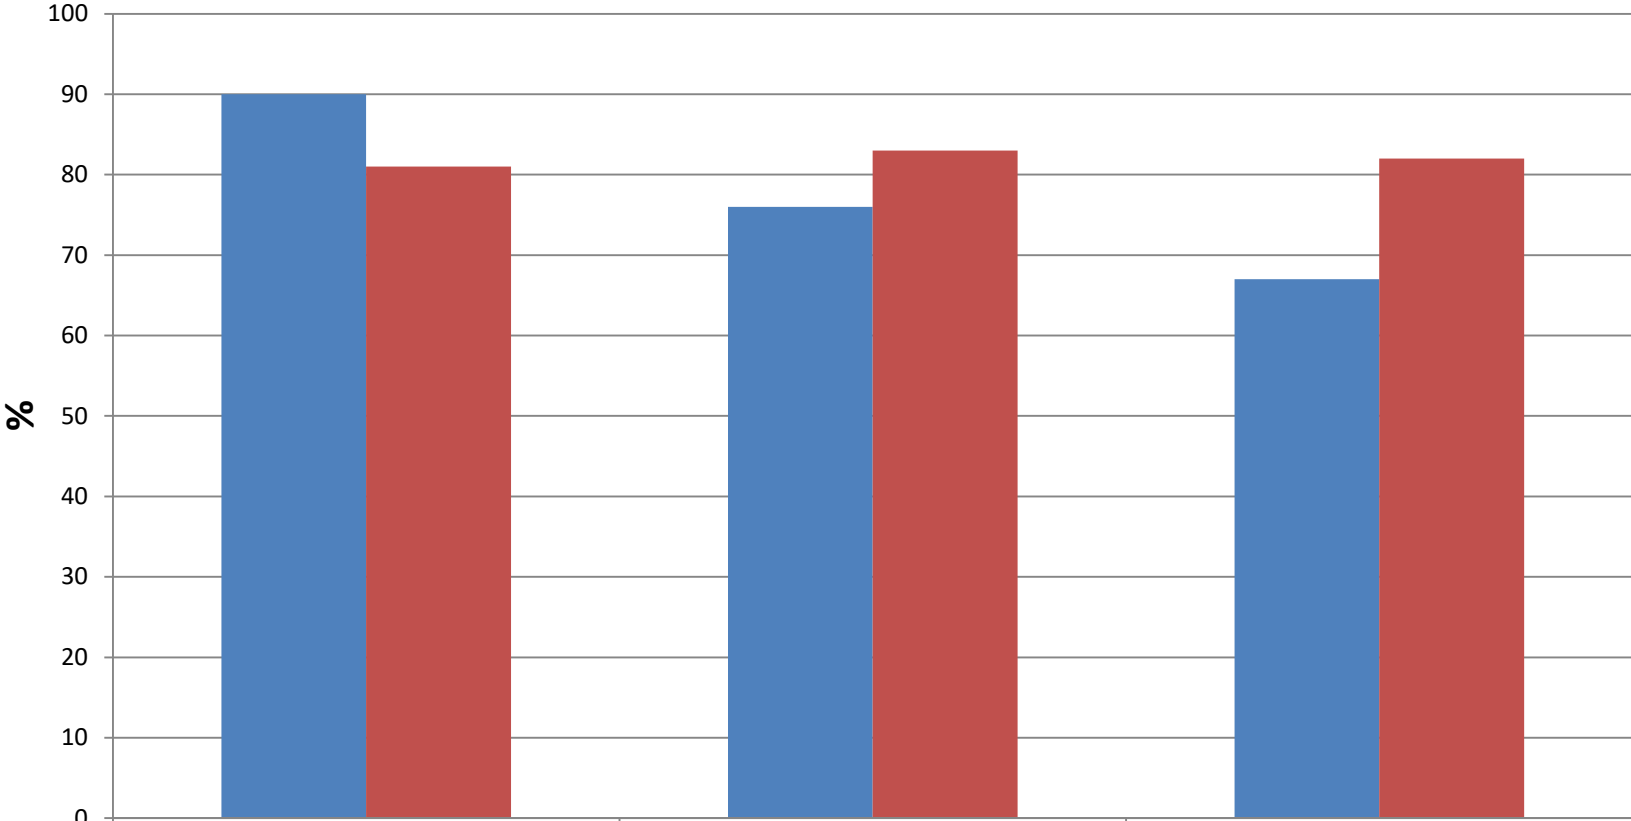

Y1 Phonics

	2017	2018	2019
■ School	90	76	67
■ National	81	83	82