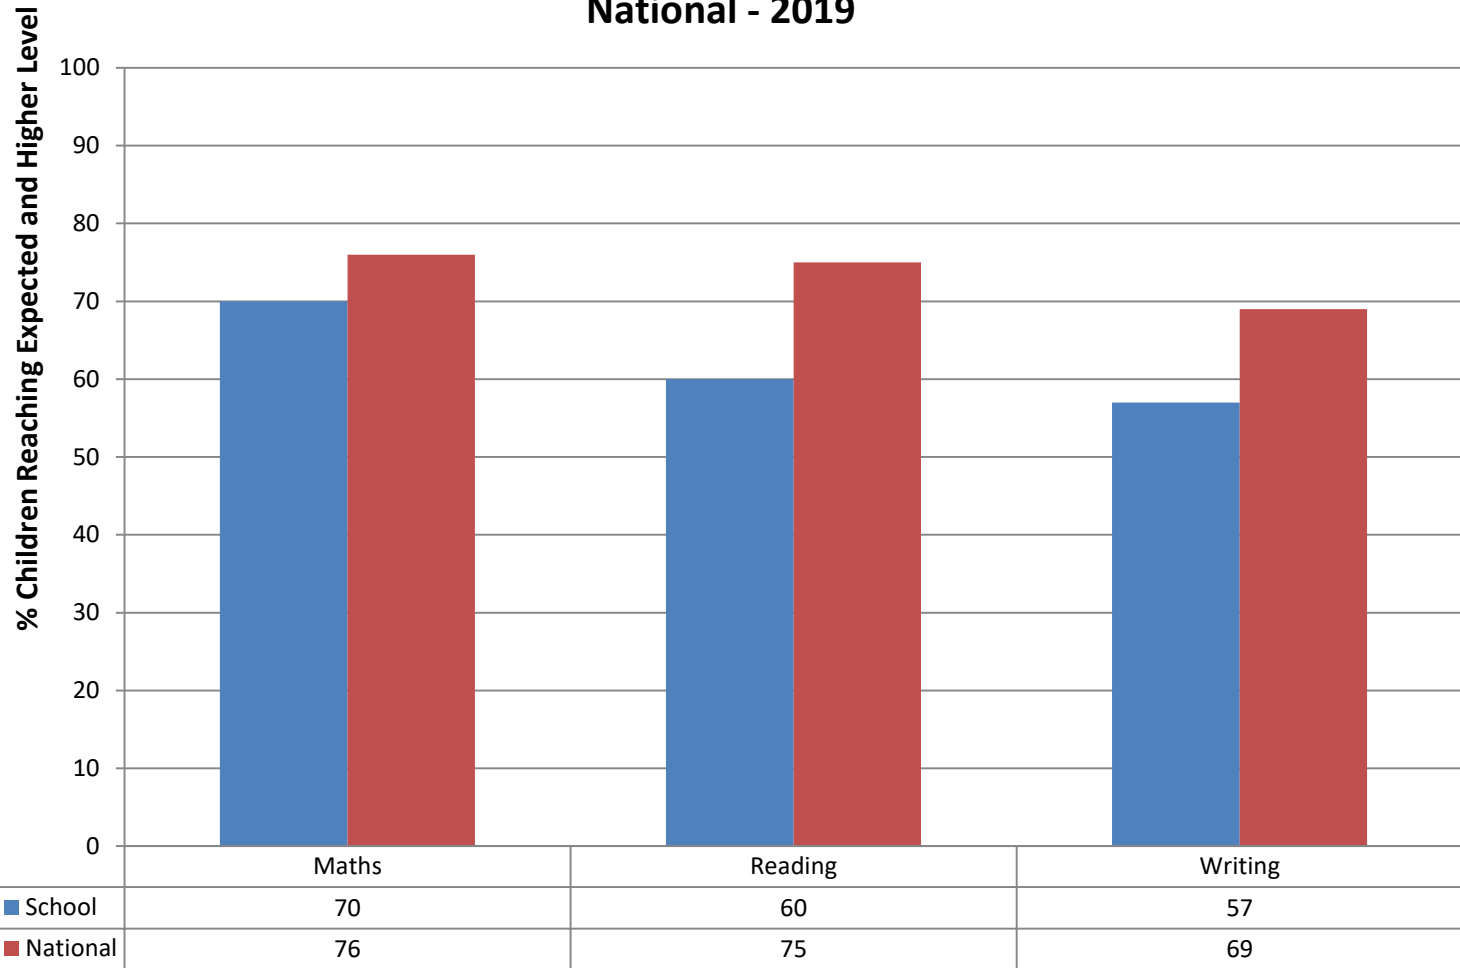

KS1 Attainment Reaching Expected and Higher Level Compared with National - 2019