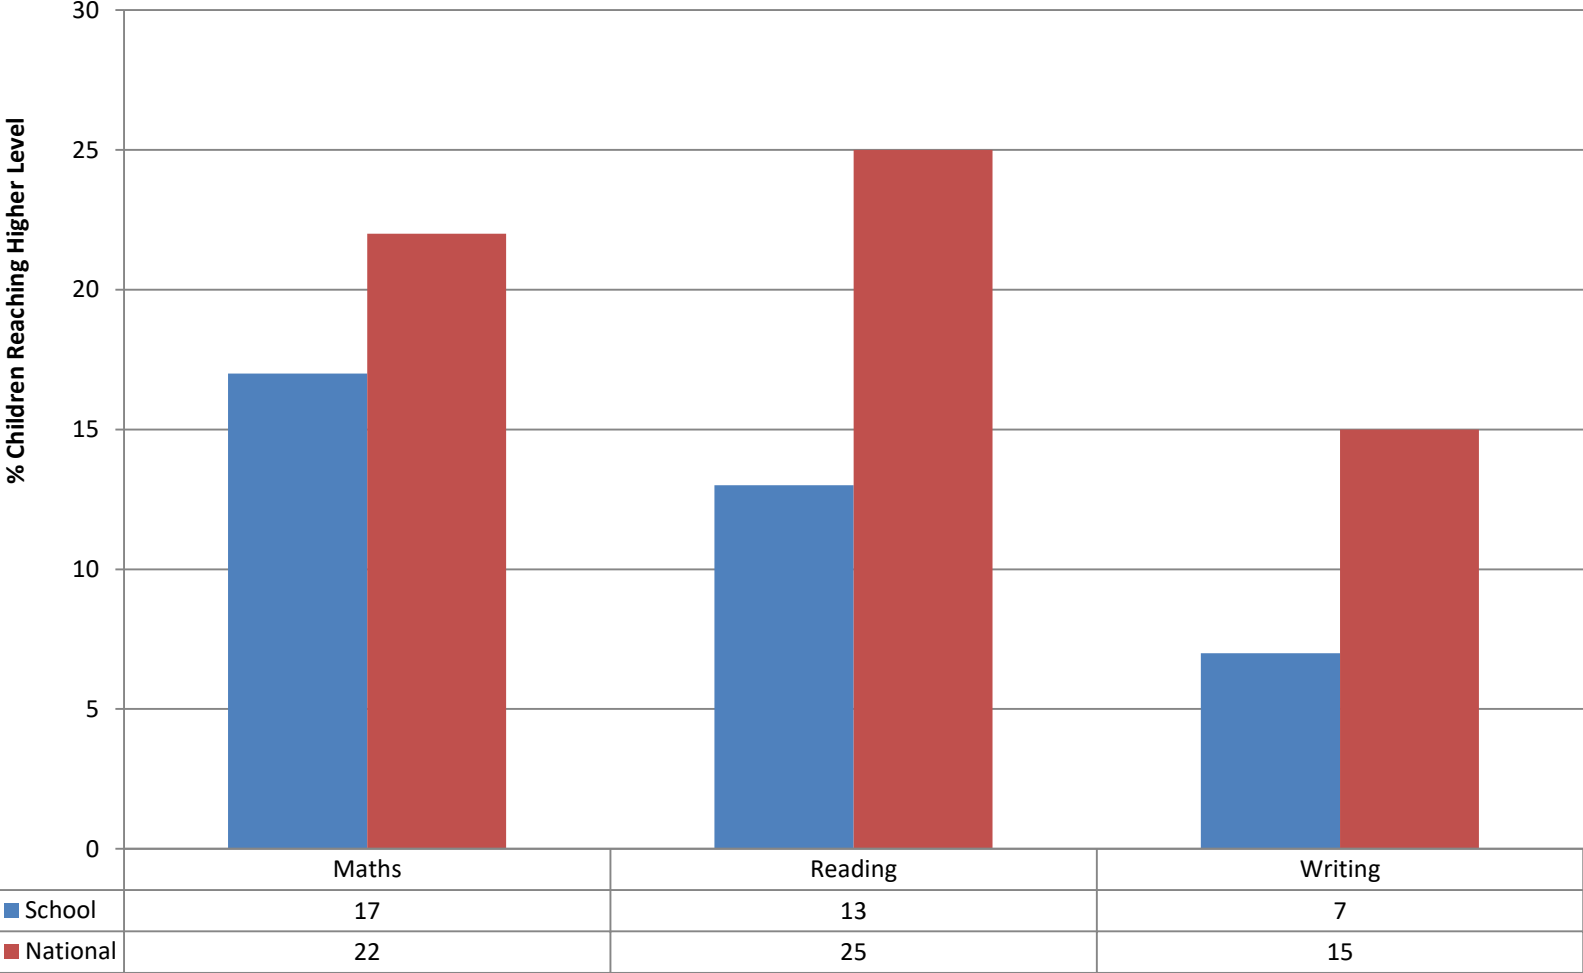

KS1 Attainment at Higher Level Compared with National - 2019