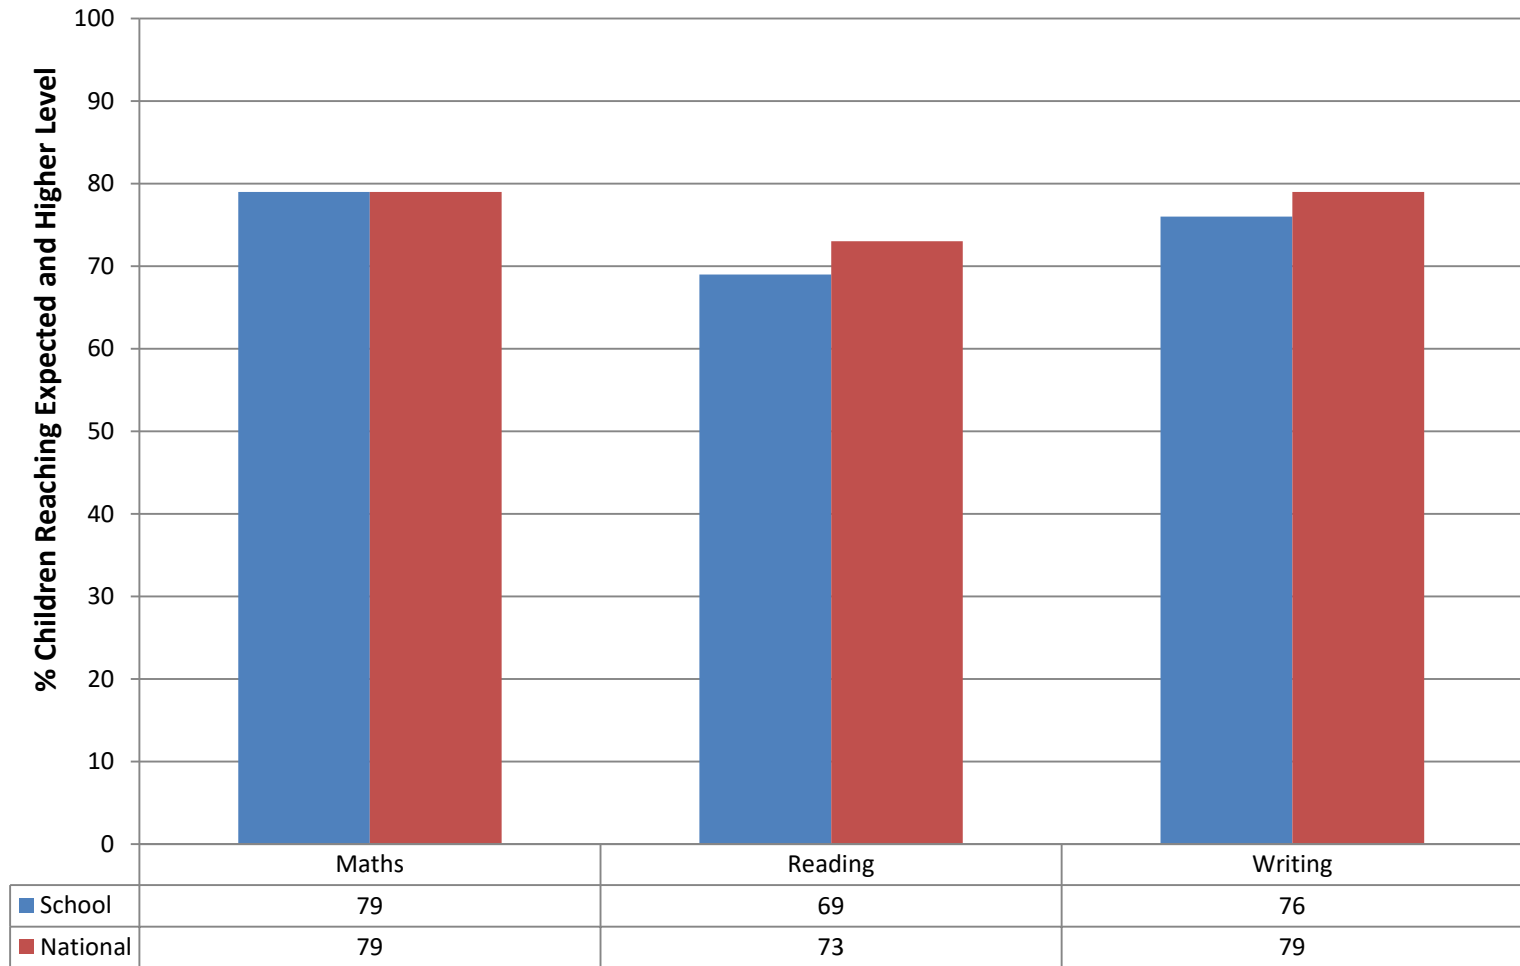

KS2 Attainment Reaching Expected and Higher Level Compared with National - 2019